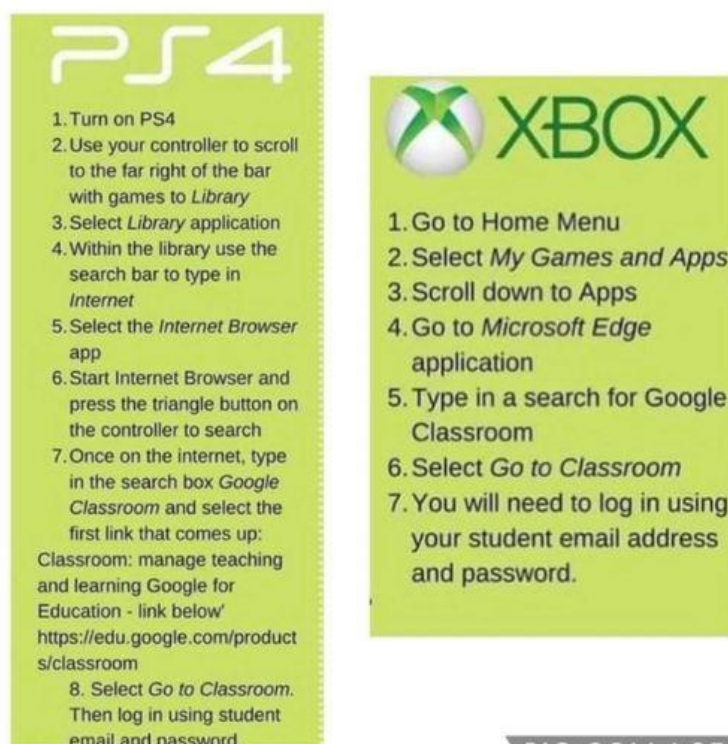

Dear parents and carers,

We have been provided with information that Google Classroom can be accessed through; **a PS4 or, Xbox or, via Nintendo Switch**. Please find the instructions attached. We provide this information to you in the event that you would value further support in accessing a device to support Learning from Home at this time. We understand that these devices maybe within the home to support children's leisure activities, and additionally, are a form of technology that may support your child's technological needs at this time. Please note: The school is not promoting gaming for children but attempting to support further avenues for families to access Google Classroom.

As a school, we are planning to support our community with loaning devices to support students with their Home Learning when it is safer to do so. We will keep you updated regarding this matter. Please contact your child's teacher if you require any assistance with any aspect of Home Learning.

- Link on how to establish Nintendo Switch

<https://www.pinewood.herts.sch.uk/virtual-school/virtual-school-tutorials/google-classroom-accessing-using-a-nintendo-switch/>

PIC•COLLAGE

Kind regards
Genelle Goldfinch
Principal
19 July 2021

Fairfield West Public School
1-41 Palmerston Road
Fairfield West NSW 2165

Tel. 9604 5568
Fax 9725 5379
✉ fairfieldw-p.school@det.nsw.edu.au